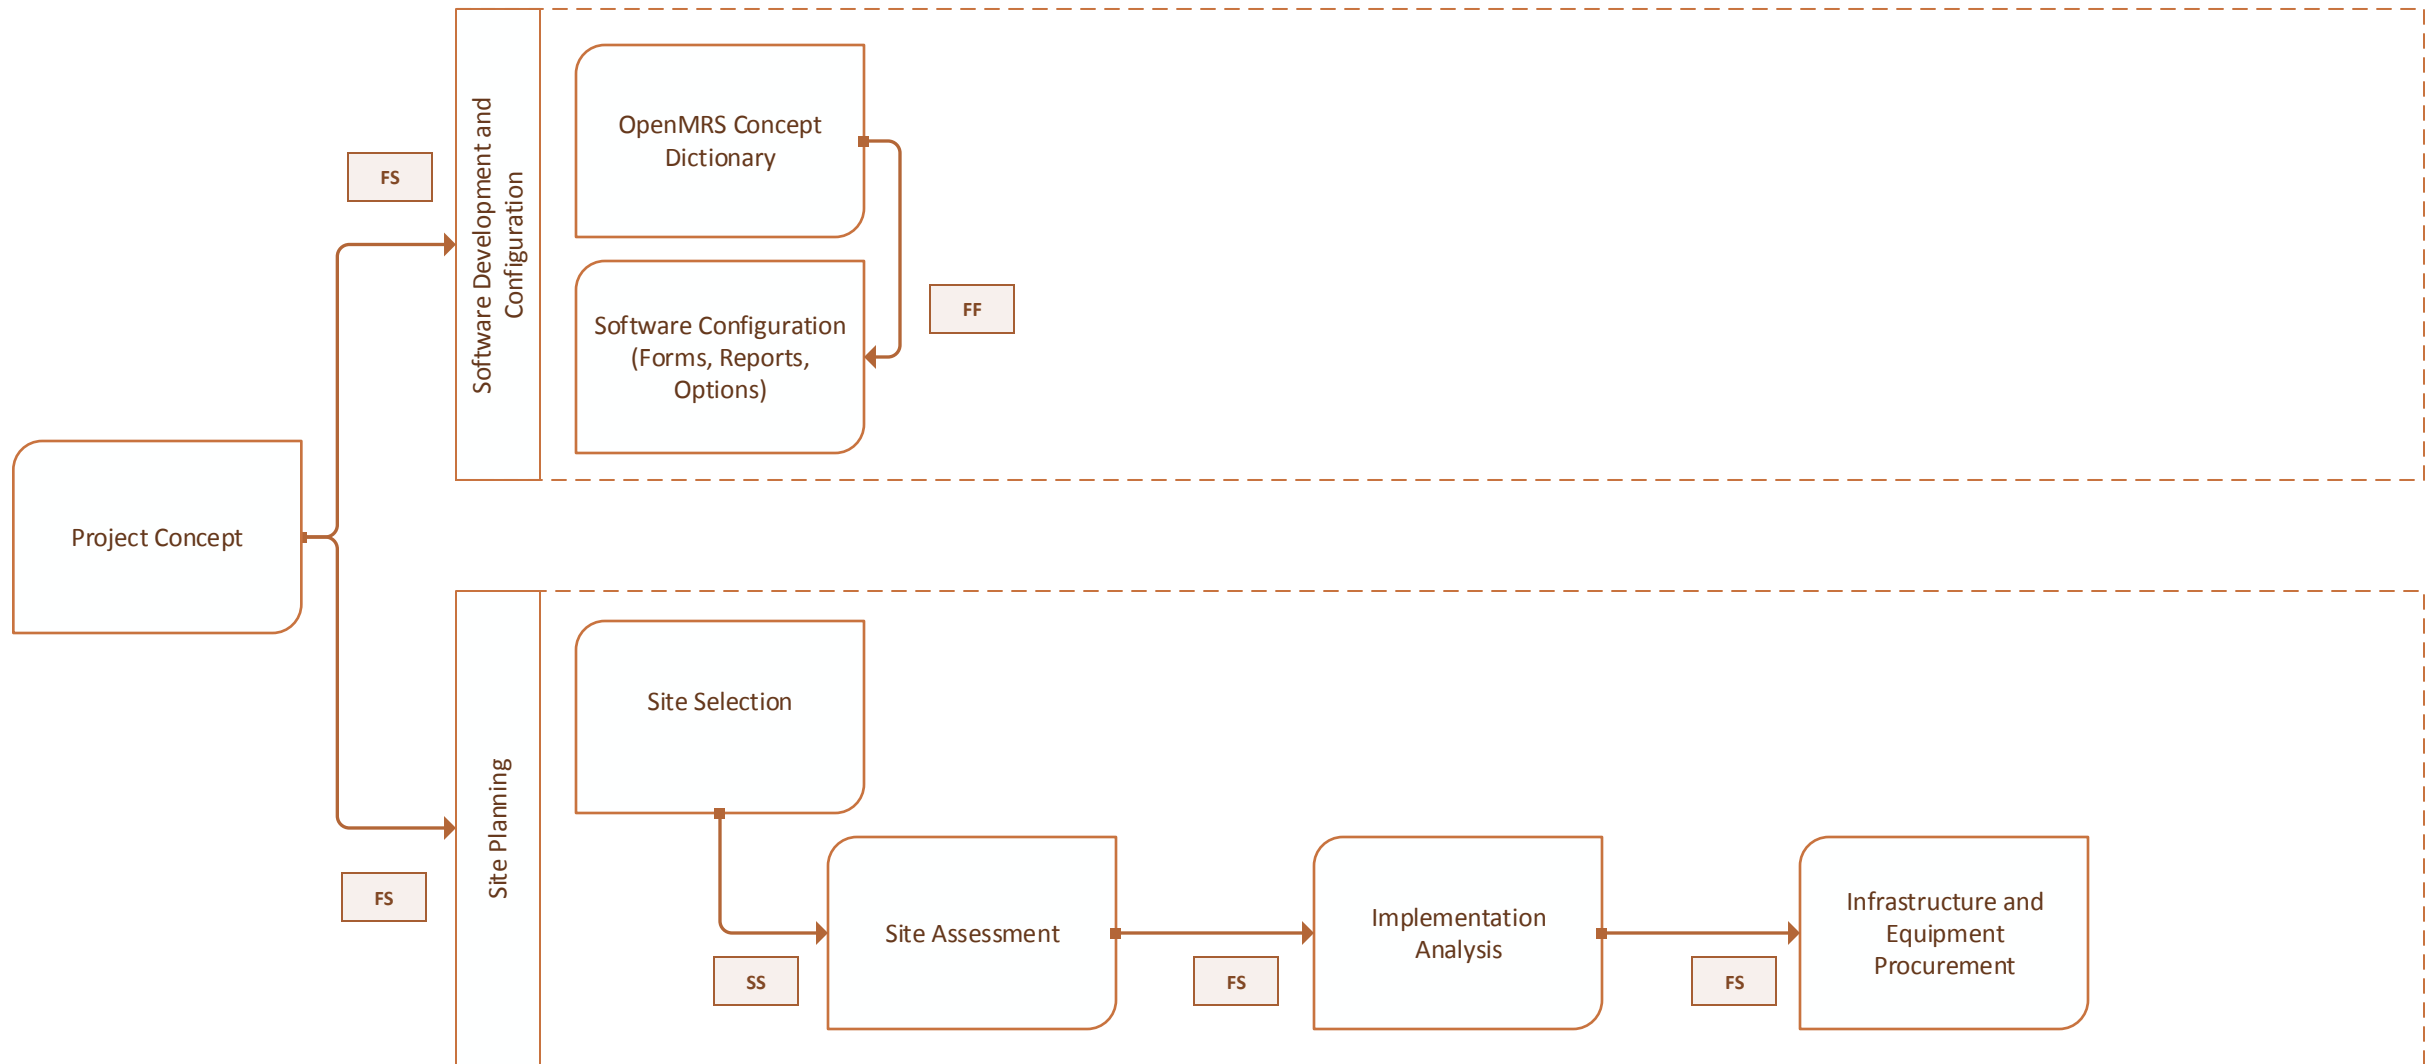

Key to Dependencies

FS – Finish to Start

FF – Finish to Finish

SS – Start to Start

TITLE

OpenMRS Implementation Project Timeline FlowChart

Phase of Implementation

Planning Phase

PAGE

1 OF 3

Key to Dependencies

FS – Finish to Start

FF – Finish to Finish

SS – Start to Start

TITLE

OpenMRS Implementation Project Timeline FlowChart

Phase of Implementation

Installation Phase

PAGE

2 OF 3

Key to Dependencies

FS – Finish to Start

FF – Finish to Finish

SS – Start to Start

TITLE

OpenMRS Implementation Project Timeline FlowChart

Phase of Implementation

Maintenance Phase

PAGE

3 OF 3