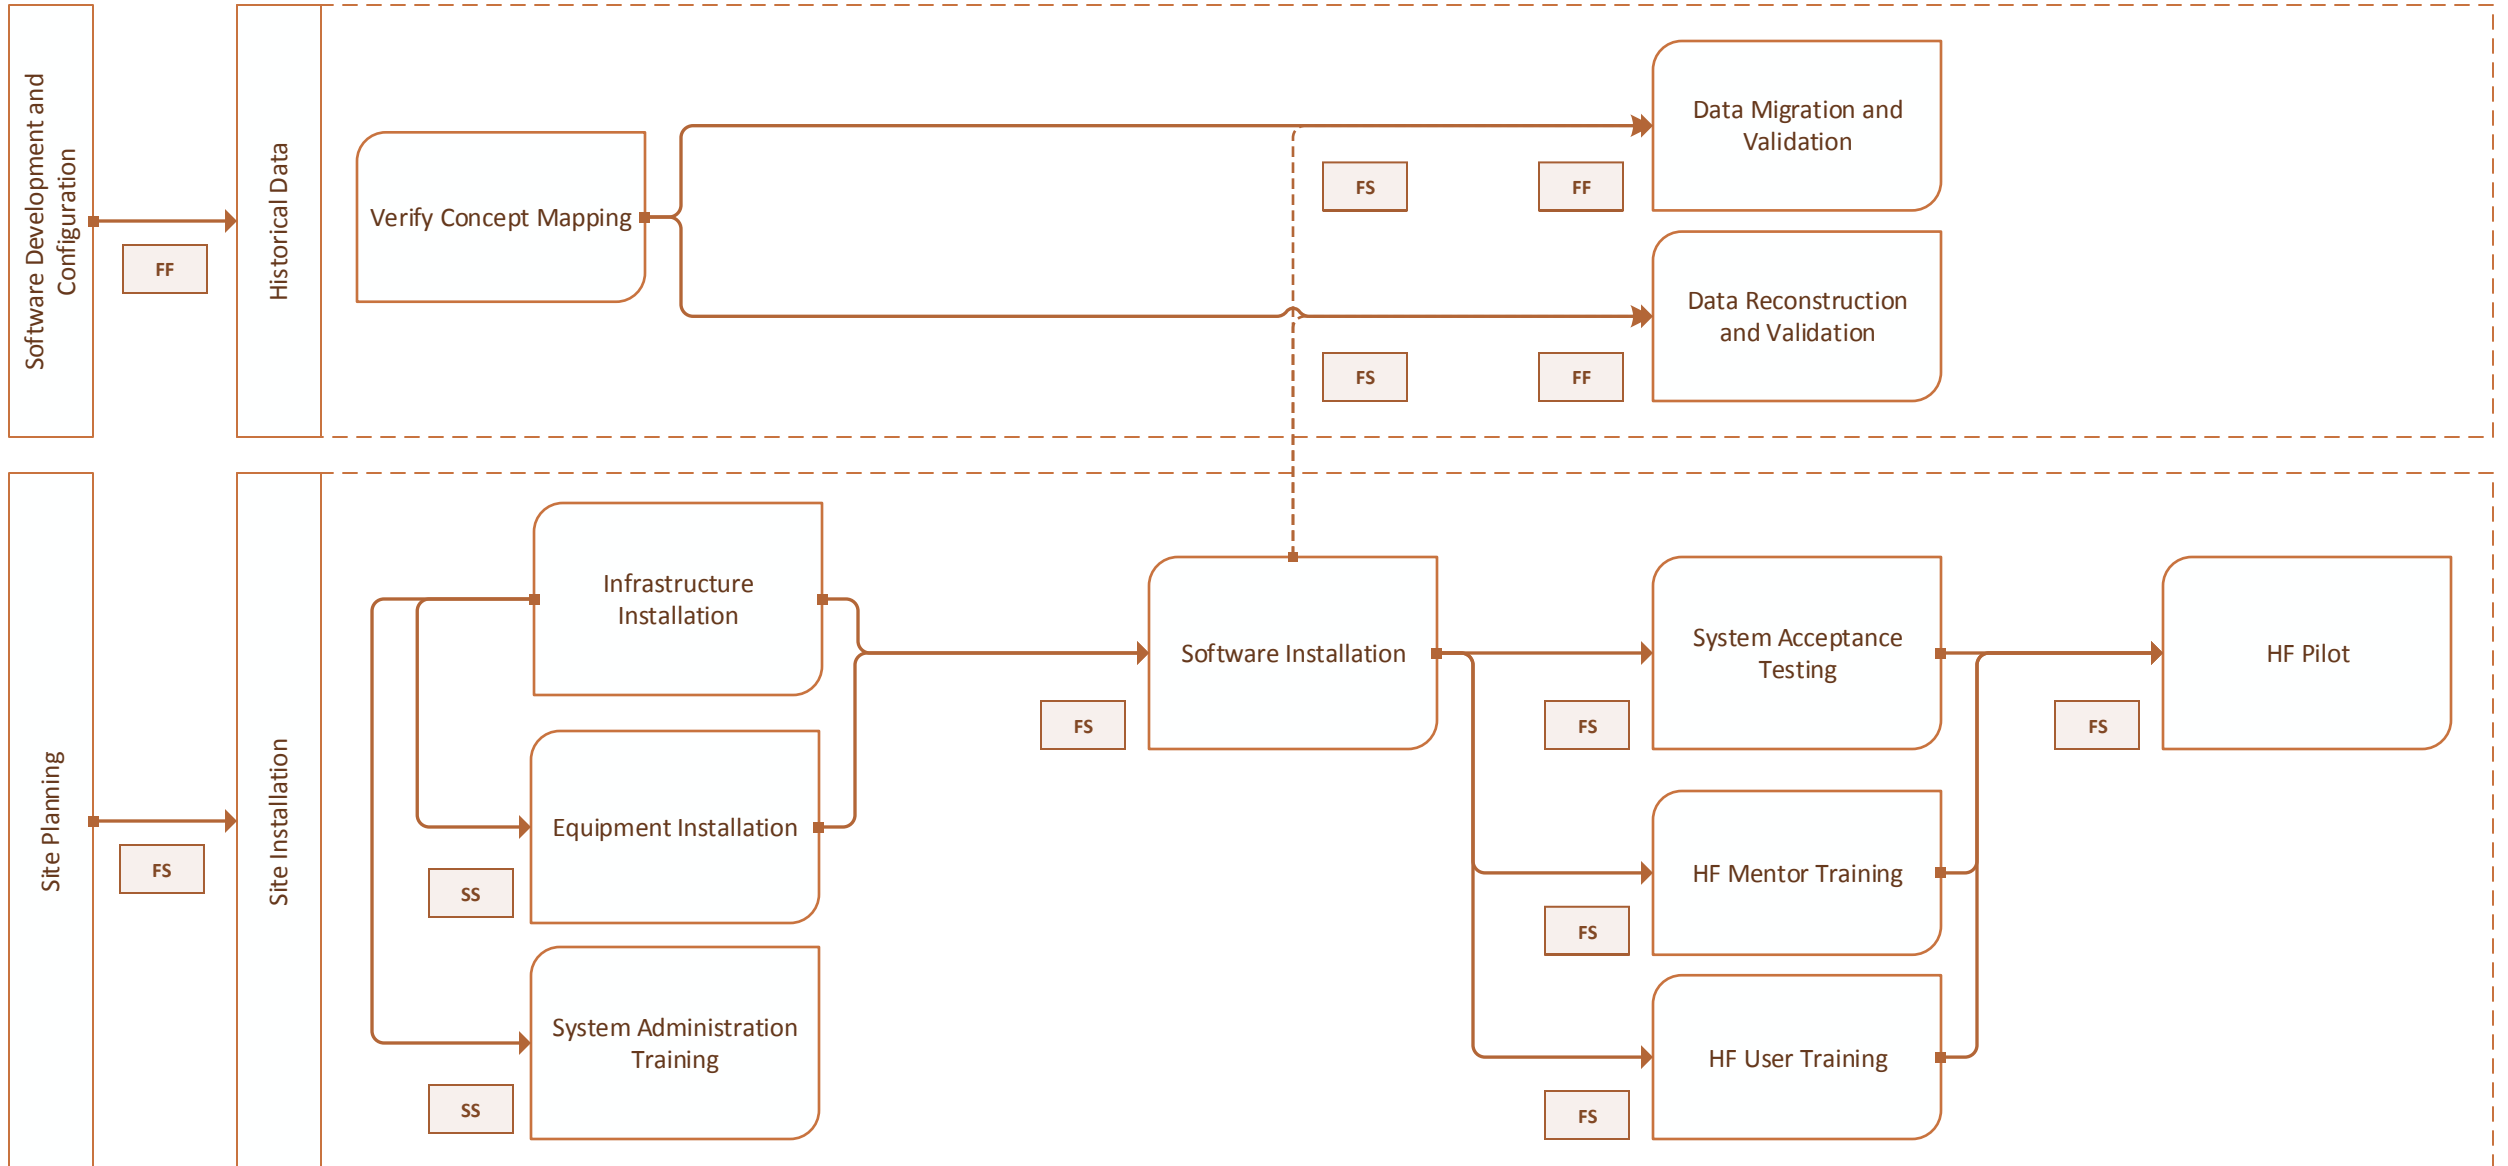

Key to Dependencies

FS – Finish to Start

FF – Finish to Finish

SS – Start to Start

TITLE

OpenMRS Implementation Project Timeline FlowChart

Phase of Implementation

Planning Phase

PAGE

1 OF 3

Key to Dependencies

FS – Finish to Start

FF – Finish to Finish

SS – Start to Start

TITLE

OpenMRS Implementation Project Timeline FlowChart

Phase of Implementation

Installation Phase

PAGE

2 OF 3

Key to Dependencies

FS – Finish to Start

FF – Finish to Finish

SS – Start to Start

TITLE

OpenMRS Implementation Project Timeline FlowChart

Phase of Implementation

Maintenance Phase

PAGE

3 OF 3